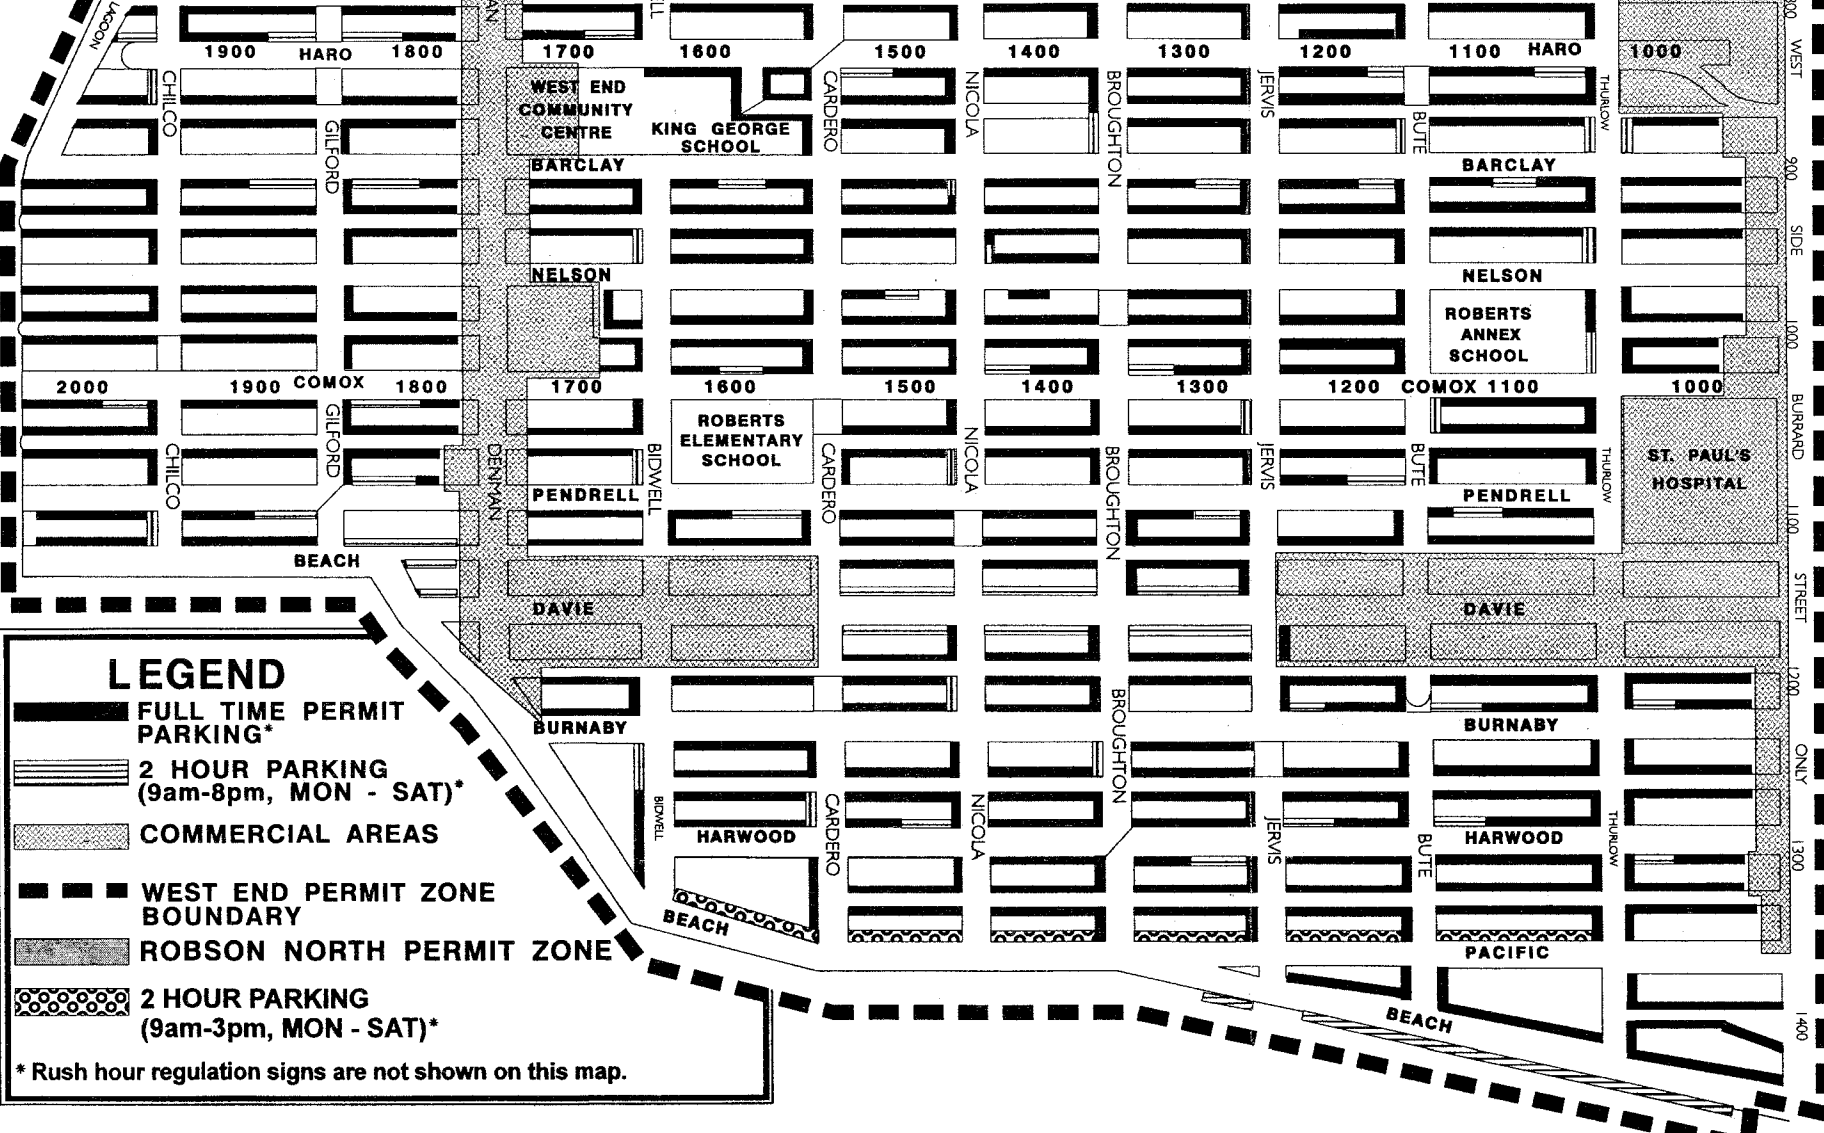

ROBSON NORTH
 (WEST END PERMIT IS NOT VALID IN THIS AREA)

WEST END

LEGEND

-  FULL TIME PERMIT PARKING*
 -  2 HOUR PARKING (9am-8pm, MON - SAT)*
 -  COMMERCIAL AREAS
 -  WEST END PERMIT ZONE BOUNDARY
 -  ROBSON NORTH PERMIT ZONE
 -  2 HOUR PARKING (9am-3pm, MON - SAT)*
- * Rush hour regulation signs are not shown on this map.

BURBARD 600
 700
 800 WEST
 900 SIDE
 1000 BURBARD
 1100 STREET
 1200 ONLY
 1300
 1400